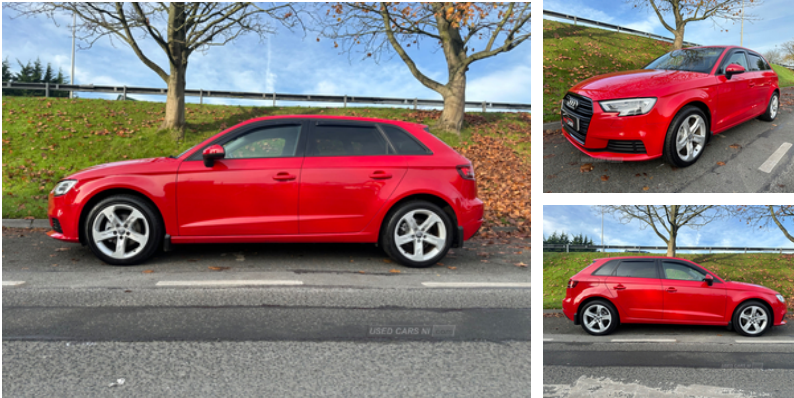

199 Mill Street, Newtownards, bt23 4ln
07729375135

Audi A3 1.6 TDI 116 SE Technik 5dr | 2017

LOW MILES *** FINANCE AVAILABLE***

VERY POPULAR
AUDI A3 1.6 TDI SE TECKNIK 5 DOOR HATCHBACK
LOW MILES
NEWER MODEL

EXCELLENT CONDITION THROUGHOUT
COMES FULLY SERVICED (TIMING BELT DONE)
COMES FULLY VALETED
PART EXCHANGE WELCOME
VERY ECONOMICAL
LOW INSURANCE
DRIVES PERFECT
WARRANTY AVAILABLE
FREE 12 MONTHS RAC BREAKDOWN COVER INCLUDED

PLEASE NOTE:

- * VIEWING BY APPOINTMENT
- * FINANCE ARRANGED SAME DAY
- * ALL CARS CAN BE DELVERED
- * ALL CARS HPI CHECKED

ALL FINANCE SUBJECT TO STATUS

£10,495

£10995

Miles:	79000
Fuel Type:	Diesel
Transmission:	Manual
Colour:	Red
Engine Size:	1598
CO2 Emission:	106
Tax Band:	Petrol/Diesel (£190 p/a)
Body Style:	Hatchback
Insurance group:	19E
Reg:	BSZ9222