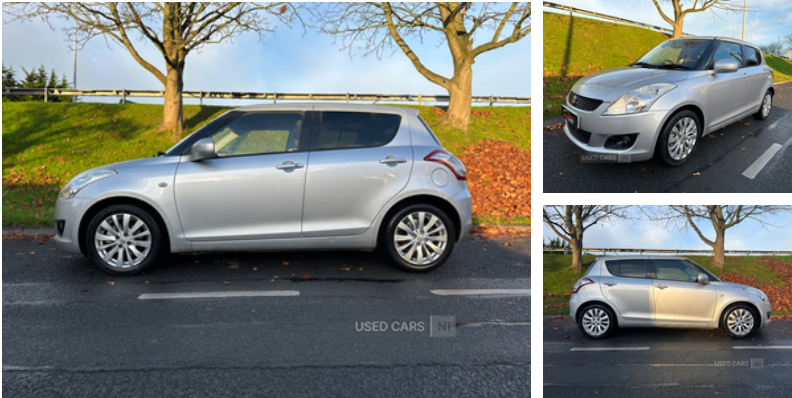

199 Mill Street, Newtownards, bt23 4ln
07729375135

Suzuki Swift 1.2 SZ4 5dr | 2012

£ 35 ROAD TAX *** FINANCE AVAILABLE***

£4,495

£4995

Miles:	98000
Fuel Type:	Petrol
Transmission:	Manual
Colour:	Silver
Engine Size:	1242
CO2 Emission:	116
Tax Band:	C (£35 p/a)
Body Style:	Hatchback
Insurance group:	9E
Reg:	UUI5623

VERY POPULAR
SUZUKI SWIFT SZ4 1.2 5 DOOR HATCHBACK
(NI) REGISTERED FROM NEW

COMES WITH

- * FULL ELECTRICS
- * REMOTE KEYLESS CENTRAL LOCKING AND BOTH KEYS
- * ALLOY WHEELS
- * AIR CON
- * BLUETOOTH
- * AUTO LIGHTS
- * CRUISE CONTROL
- * 5 SPEED MANUAL

EXCELLENT CONDITION THROUGHOUT

FULL SERVICE HISTORY

COMES FULLLY VALETED

PART EXCHANGE WELCOME

VERY ECONOMICAL £35 ROAD TAX

VERY RELIABLE

DRIVES PERFECT

WARRANTY ASAVAILABLE

2 speed wipers+intermittent wipe, 3 cupholders, 3 spoke leather covered steering wheel, 5 x 3 point seatbelts, 6 speakers, 16" alloy wheels, 60/40 split rear seats, ABS+EBD+Brake assist, Accessory socket, Automatic headlights, Bluetooth audio